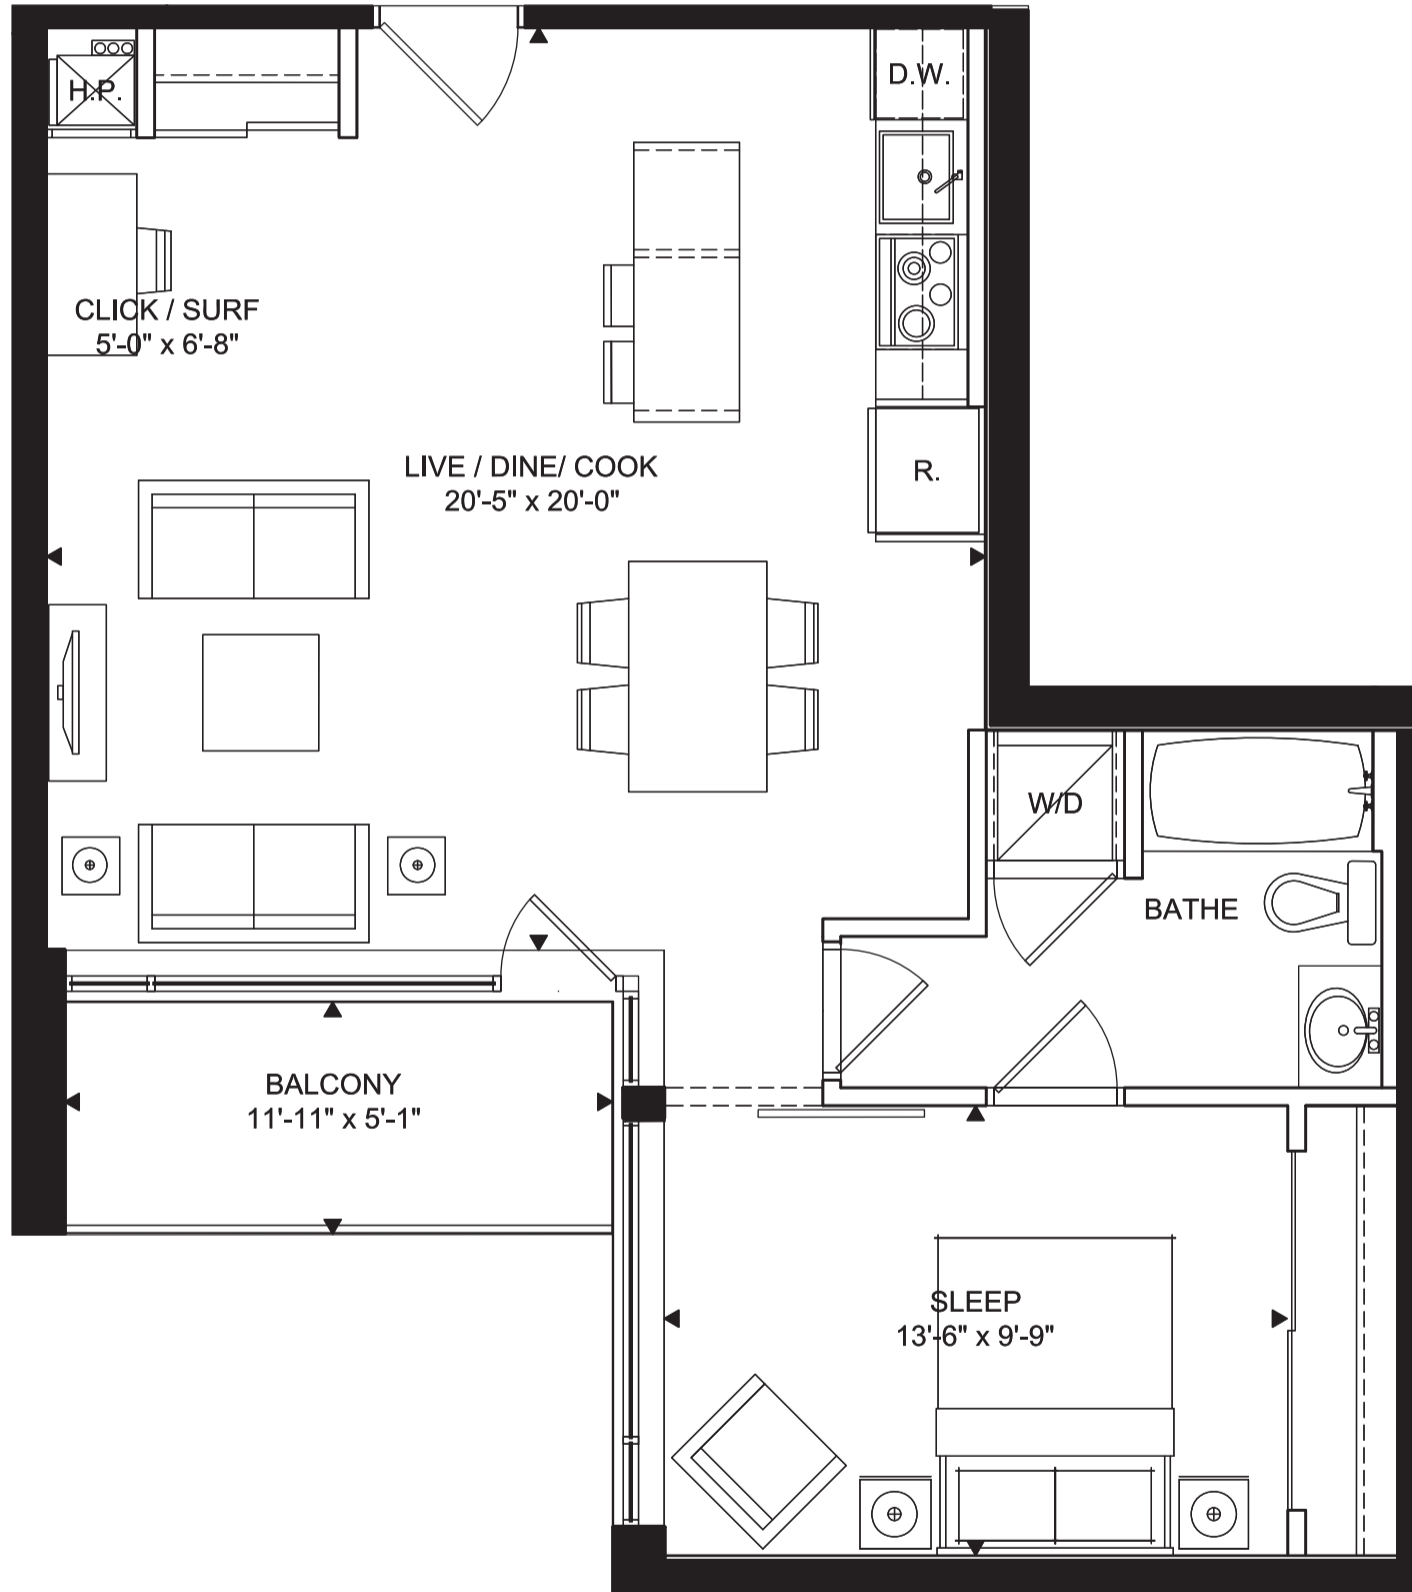

SUITE TYPE

BEDROOMS	SUITE SQ. FT.
<b>1</b> + DEN	735
	BALCONY 60

311, 411, 511, 611  
710, 810 **795** SQ. FT.

E. & O.E. Mar 2010

SCALE: 1 : 50

C — 1 BEDROOM + DEN — 795 SQ. FT.

Includes balconies or terrace as per plan